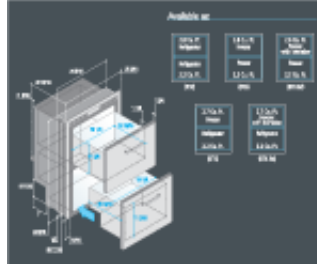

**AC/DC drawer refrigerators and freezers > DW180BTXAC IM (with internal icemaker)**

Flush flange and positive latch

(optional)

**Model**

**DW180BTXAC IM**

**Volume**

Refrigerator compartment (Cu Ft)

-

Freezer compartment (Cu Ft)

2.8+2.2

**Weight**

Lbs

132.2

**Technical features**

Power Voltage (V)

115 60Hz