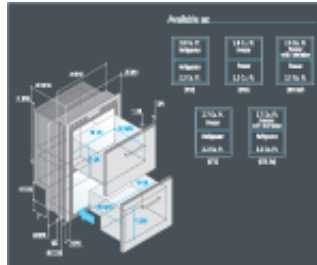

AC/DC drawer refrigerators and freezers > DW180DTXAC IM (with internal icemaker)

Flush flange and positive latch

(optional)

Model

DW180DTXAC IM

Volume

Refrigerator compartment (Cu Ft)

-

Freezer compartment (Cu Ft)

2.8+2.2

Weight

Lbs

132.2

Technical features

Power Voltage (V)

115 60Hz