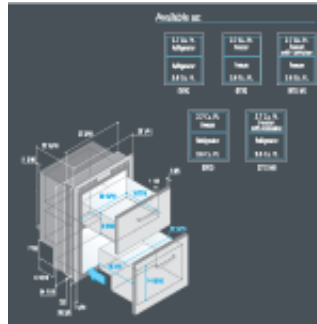

AC/DC drawer refrigerators and freezers > DW210DTXAC IM (with internal icemaker)

Flush flange and positive latch

(optional)

Model

DW210DTXAC IM

Volume

Refrigerator compartment (Cu Ft)

3.7

Freezer compartment (Cu Ft)

2.7

Weight

Lbs

143.3

Technical features

Power Voltage (V)

115 60Hz