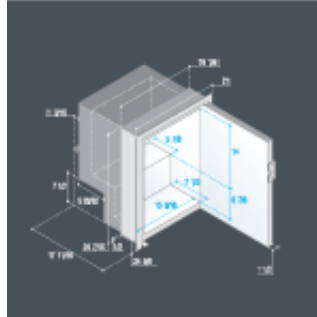

AC stainless steel refrigerators and freezers > internal cooling units > C60iX - C60iXAC

Flush flange (standard)

Model

C60iX- C60iXAC

Volume

Refrigerator compartment (Cu Ft)

2.1

Freezer compartment (Cu Ft)

0.4

Freezer internal size

Height (Inches)

4.1

Width (Inches)

15.4

Depth (Inches)

9.8