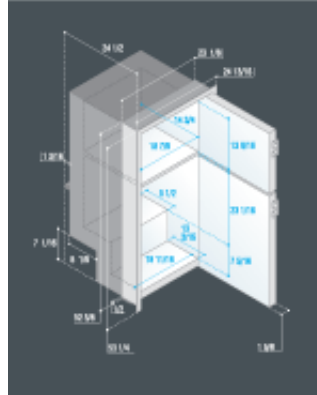

AC/DC refrigerators and freezers > internal cooling units > DP2600i - DP2600iAC

Model

DP2600i - DP2600iAC

Volume

Refrigerator compartment (Cu Ft)

6

Freezer compartment (Cu Ft)

2.1

Freezer internal size

Height (Inches)

13.6

Width (Inches)

18.7

Depth (Inches)

15

Weight

Lbs

136.7

Technical features (dc)

Power Voltage (V)

12/24

Power consumption (W)

65

Current consumption 12Vdc (A)